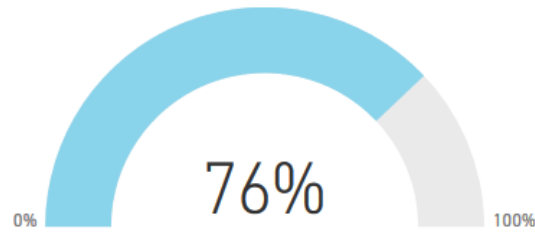

About 80% of NCE graduates tracked by the state proceed to jobs in Illinois public schools

(Note that this does not mean that the remaining ~20% are unemployed, only that they are not employed at public schools tracked by the state.)

2017 Completers 2018 Completers 2019 Completers

2017 Completers Employment by Prep Program 2018 Completers Employment by Prep Program 2019 Completers Employment by Prep Program

Of graduates employed by Illinois public schools,
NCE Places a high proportion of its graduates in high-needs schools