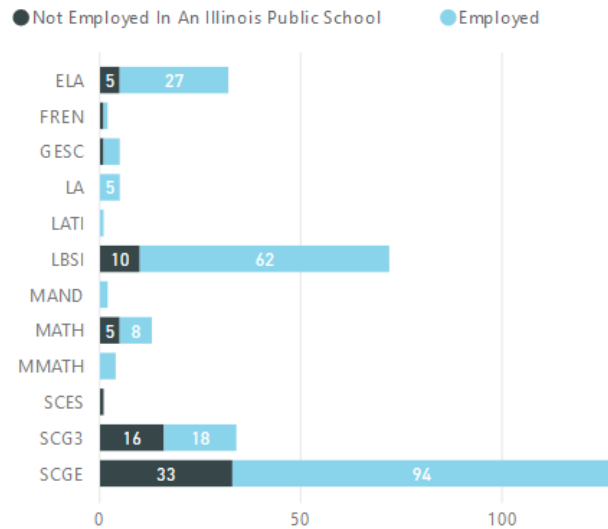

About 80% of NCE graduates tracked by the state proceed to jobs in Illinois public schools

(Note that this does not mean that the remaining ~20% are unemployed, only that they are not employed at public schools tracked by the state.)

2017 Completers 2018 Completers 2019 Completers

2017 Completers Employment by Prep Program 2018 Completers Employment by Prep Program 2019 Completers Employment by Prep Program

Of graduates employed by Illinois public schools,
NCE Places a high proportion of its graduates in high-needs schools