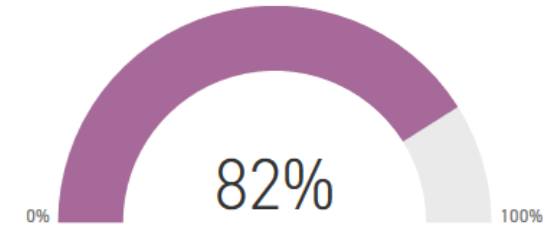

About 80% of NCE graduates tracked by the state proceed to jobs in Illinois public schools

(Note that this does not mean that the remaining ~20% are unemployed, only that they are not employed at public schools tracked by the state.)

2017 Completers 2018 Completers 2019 Completers

2017 Completers Employment by Prep Program 2018 Completers Employment by Prep Program 2019 Completers Employment by Prep Program

Of graduates employed by Illinois public schools,
NCE Places a high proportion of its graduates in high-needs schools