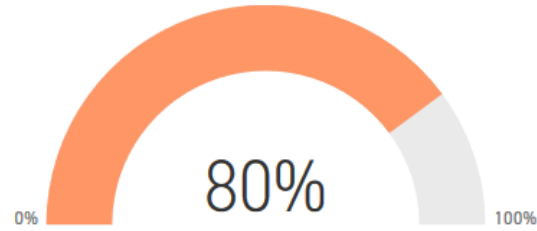

About 80% of NCE graduates tracked by the state proceed to jobs in Illinois public schools

(Note that this does not mean that the remaining ~20% are unemployed, only that they are not employed at public schools tracked by the state.)

2017 Completers 2018 Completers 2019 Completers

2017 Completers Employment by Prep Program 2018 Completers Employment by Prep Program 2019 Completers Employment by Prep Program

Of graduates employed by Illinois public schools,
NCE Places a high proportion of its graduates in high-needs schools