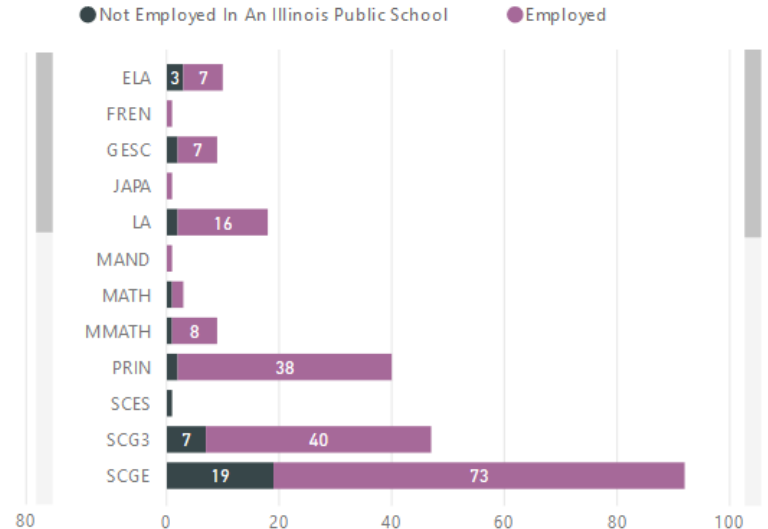

About 80% of NCE graduates tracked by the state proceed to jobs in Illinois public schools

(Note that this does not mean that the remaining ~20% are unemployed, only that they are not employed at public schools tracked by the state.)

2017 Completers 2018 Completers 2019 Completers

2017 Completers Employment by Prep Program 2018 Completers Employment by Prep Program 2019 Completers Employment by Prep Program

Of graduates employed by Illinois public schools,
NCE Places a high proportion of its graduates in high-needs schools