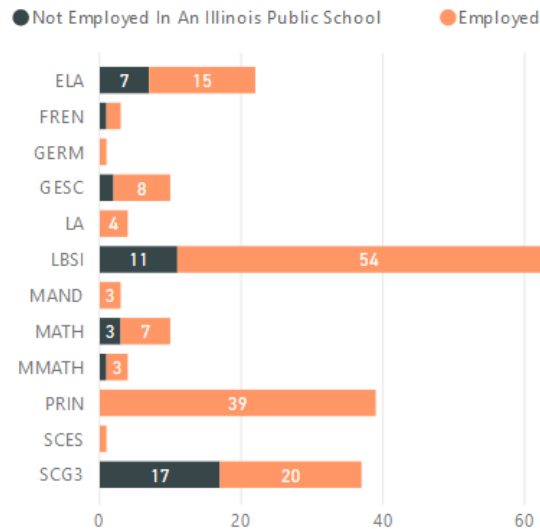

About 80% of NCE graduates tracked by the state proceed to jobs in Illinois public schools

(Note that this does not mean that the remaining ~20% are unemployed, only that they are not employed at public schools tracked by the state.)

2017 Completers 2018 Completers 2019 Completers

2017 Completers Employment by Prep Program 2018 Completers Employment by Prep Program 2019 Completers Employment by Prep Program

Of graduates employed by Illinois public schools,
NCE Places a high proportion of its graduates in high-needs schools